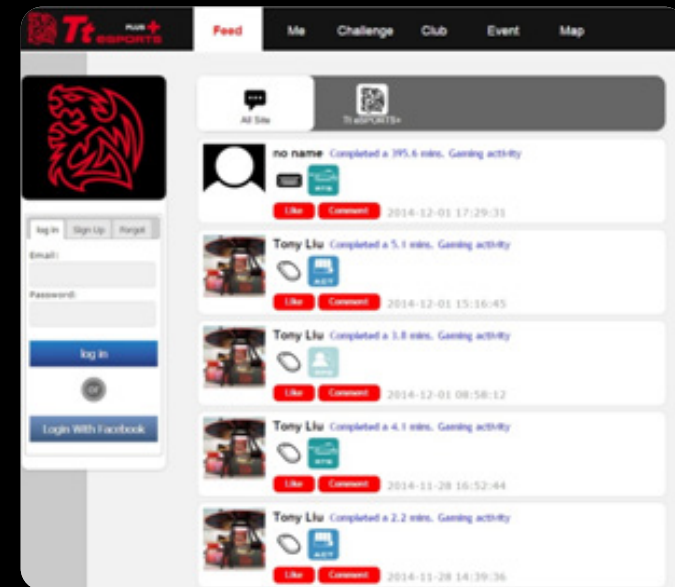

CHALLENGE IS THE GAME

Tt eSPORTS
By Thermaltake

HERON *Plus* SMART MOUSE

BRING QUANTIFIED SELF TO GAMING

Tt eSPORTS+ Community

The Tt eSPORTS+ Community not only provides users a platform to serve as cloud storage for their logs and analyze their stats, but also to compare their usage with pro players & challenge their friends to mouse usage competitions.