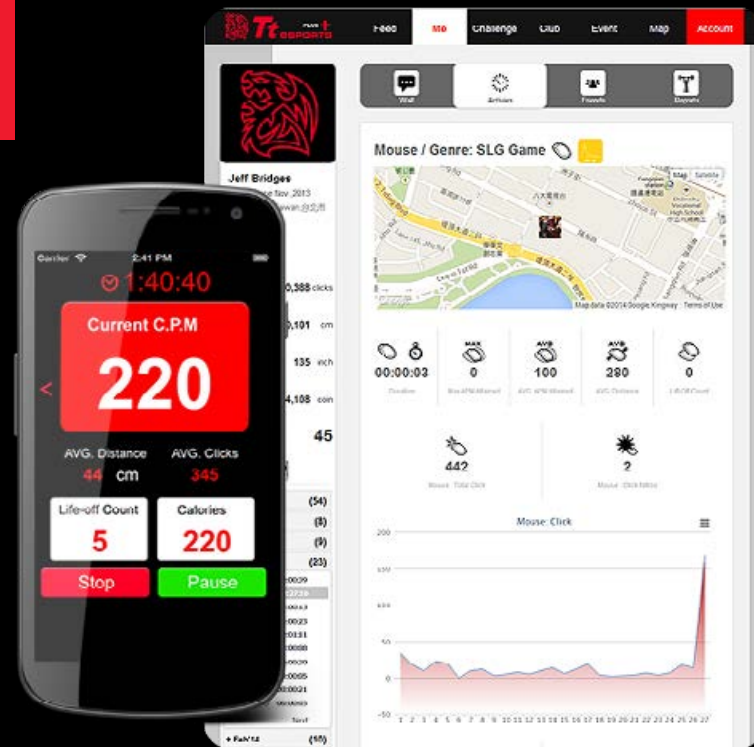

Tt® eSPORTS
By Thermaltake

HERON *Plus* SMART MOUSE

**BRING QUANTIFIED
SELF TO GAMING**

TT eSPORTS PLUS APP

AVAILABLE NOW

Mobile app: Tt eSPORTS PLUS

CHALLENGE IS THE GAME

HERON *Plus* SMART MOUSE

BRING QUANTIFIED SELF TO GAMING

3 LAYER INTEGRATION

The THERON Plus smart mouse integrates with the Tt eSPORTS+ application to record all your mouse usage stats onto the mobile device of your choice.

From there the Tt eSPORTS+ application will feature enhanced social media integration as well as storing your stats onto cloud at the Tt eSPORTS+ Community, to allow for further analysis, competitions with friends, and the chance to see how you game compared to the pros.